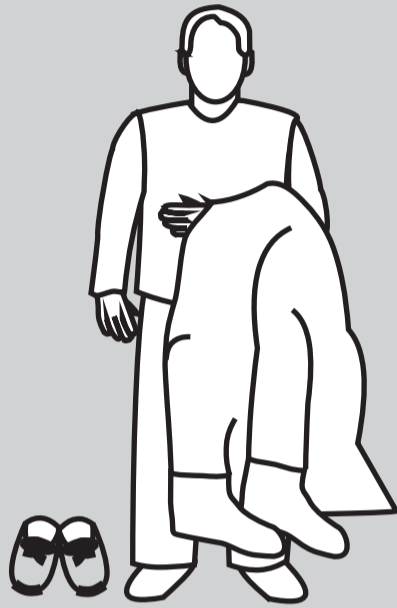

# SOLAS Immersion Suit PS2014

Donning instructions

**1** Remove hood and footwear

**2** Don the suit – legs first

**3** Put on the hood. Tighten the foot and wrist straps

**4** Zip up front zipper

**5** Don the life jacket

**6** Don the gloves

**7** Jump into the water feet first

**8** Turn onto your back