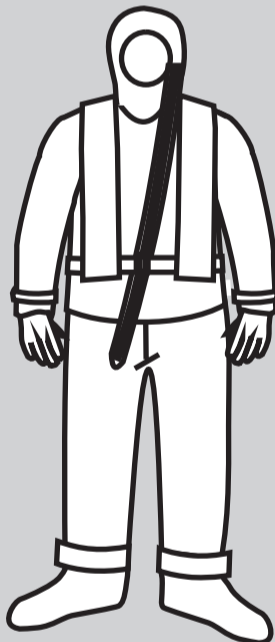

# SOLAS Immersion Suit PS2014

Donning instructions

**1** Remove hood and footwear

**2** Don the suit – legs first

**3** Put on the hood. Tighten the foot and wrist straps

**4** Zip up front zipper

**5** Don the life jacket

**6** Don the gloves

**7** Jump into the water feet first

**8** Turn onto your back