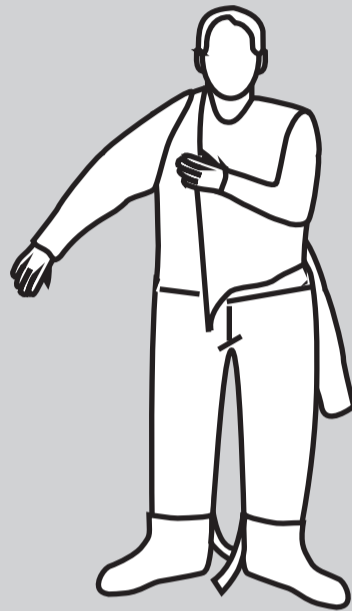

# SOLAS Immersion Suit PS2014

Donning instructions

**1** Remove hood and footwear

**2** Don the suit – legs first

**3** Put on the hood. Tighten the foot and wrist straps

**4** Zip up front zipper

**5** Don the life jacket

**6** Don the gloves

**7** Jump into the water feet first

**8** Turn onto your back